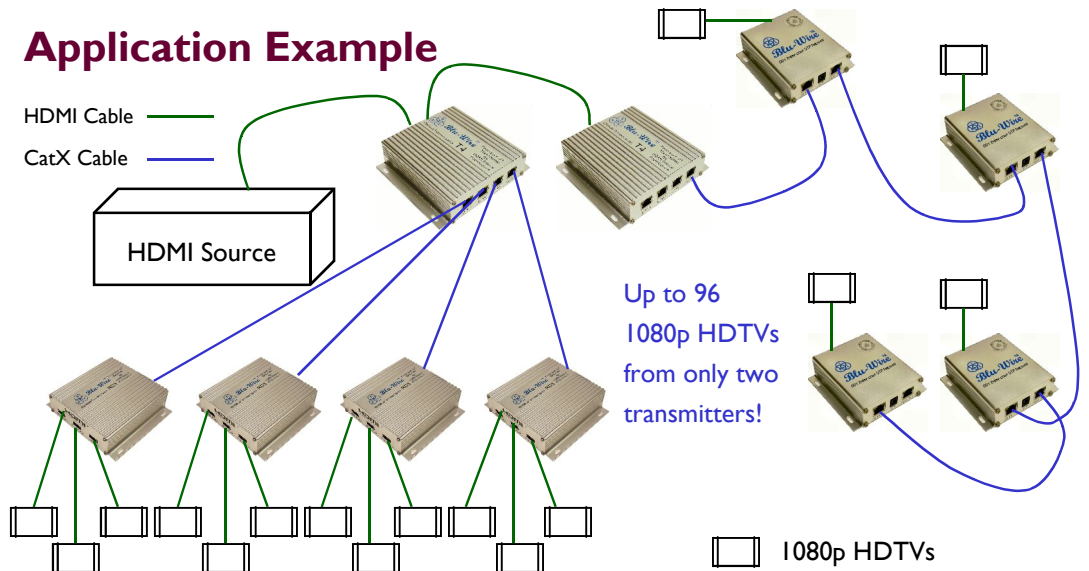

Blu-Wire™ T4

1x4 HDMI Transmitter / Distribution Hub

Application Example

Specifications

- Total Bandwidth: up to 6.6 Gbps
- Maximum Resolution: 1080p / 1920 x 1200
- Maximum Transmission Distance (to first receiver): 200 ft. / 61m @ 1080i
  150 ft. / 46m @ 1080p
- HDMI Connectors (2): Type A 19-pin F
- Link Connectors (4): RJ-45 F
- Power Supply: 12V DC (included)
- Power Consumption: 6 Watts (max.)
- Operating Temperature: -15C to 50C
- Storage Temperature: -40C to 85C
- HDMI Specifications Supported: v1.1, 1.2 & 1.3
- HDCP Compliant
- Cable Compatibility: Solid, bonded Cat5e/6/7 (Cat6 or Cat7 required for 1080p applications)
- Gain / EQ: Automatic / no adjustments needed