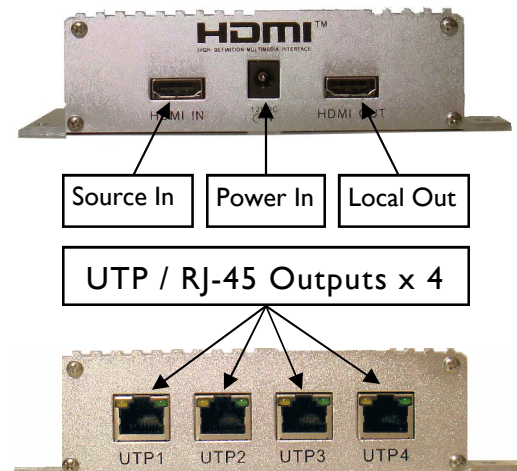

Connections

- Dimensions: 128mm L x 118mm W (not including mount wings) x 36mm H
- Patents Pending: U.S. 60956694 and 60968046

Recommended UTP Cables

- Belden Home Choice 2510 Cat6
- Shaxon UL725-8 Cat6
- Belden 7988R Cat5e
- Solid, bonded Cat6 highly recommended for 1080p applications. Stranded cables and "soft" network jump cables not recommended.

Obonok Technologies

16192 Coastal Highway
Lewes, DE 19958

Phone: 512-299-8424

Website: www.obonok.com

E-mail: sales@obonok.com

HDMI™